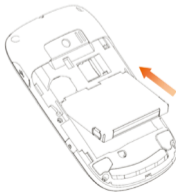

# Skinny S50 Quick Start Guide

Slide down the back cover

Insert your SIM card

Insert the battery and replace the back cover

Press & hold the red key to switch on